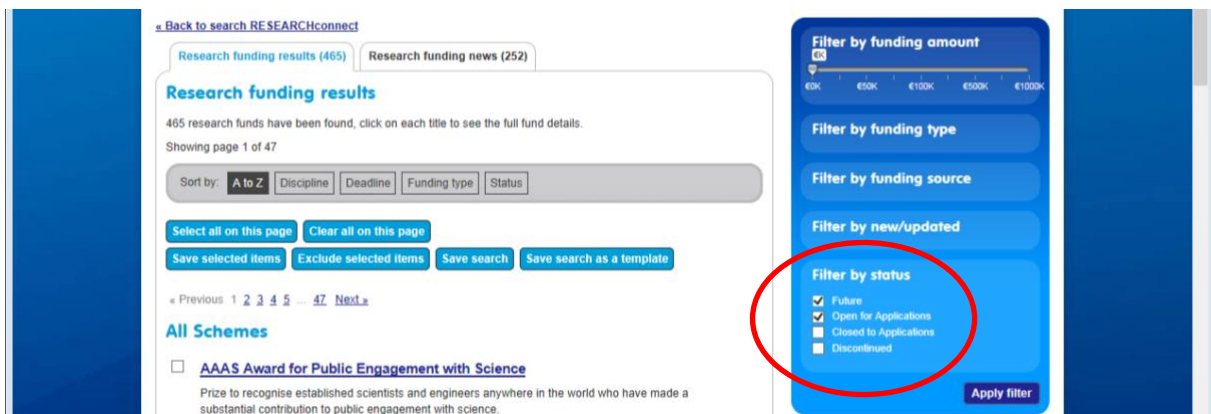

RESEARCHconnect Login Guide

Research Office

Contact: Kristina Arseneau, Research Grants Coordinator,
kristina.arseneau@graduateinstitute.ch

Then follow the steps – add the relevant filters to your requirements. Search tips can guide you through each step of the search/filter:

Once you have reached the Search Result page, note that you still can filter the results on the right. It is recommended under *Filter by status* to select the with “Future” and “Open for Applications” options.