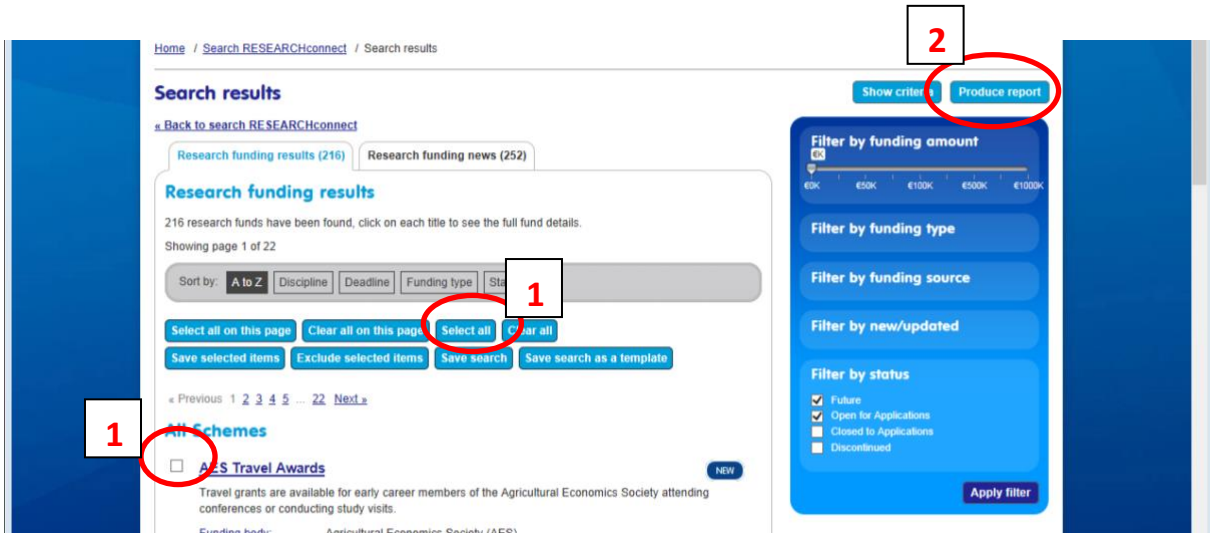

Finally you can produce a report in an word (rtf) format.

- Select all or select specific grants by ticking the box next to each scheme (1); then click on Produce report (2).

- Name your report
- Select the type of report you would like (sample available) and press OK
- Save the report

The search engine is fairly intuitive. However, should you require help, do not hesitate to contact the Research Office: contact name: Kristina Arseneau – kristina.arseneau@graduateinstitute or researchoffice@graduateinstitute.ch.